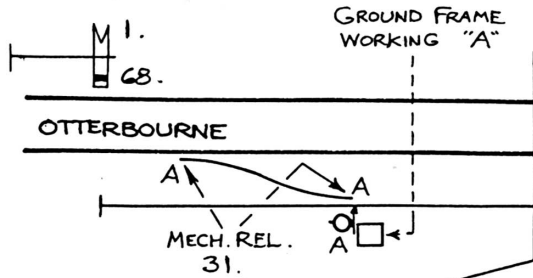

BISHOPSTOKE EAST (1881)

BOX RENAMED "EASTLEIGH EAST" 1899

L & SWR BOX, TYPE UNCERTAIN, OPENED 07-02-1881 TO REPLACE OLD BOX. STEVENS' FRAME, 4 1/8" CENTRES. FPLs STAND NORMALLY "OUT". PREECE 3-WIRE BLOCK, LATER SYKES' LOCK & BLOCK ON MAIN LINES. NOT A BLOCK POST ON SALISBURY LOOP LINE UNTIL 1894 - SEE NEXT PAGE - AND FRAME EXTENDED TO 91 LEVERS.