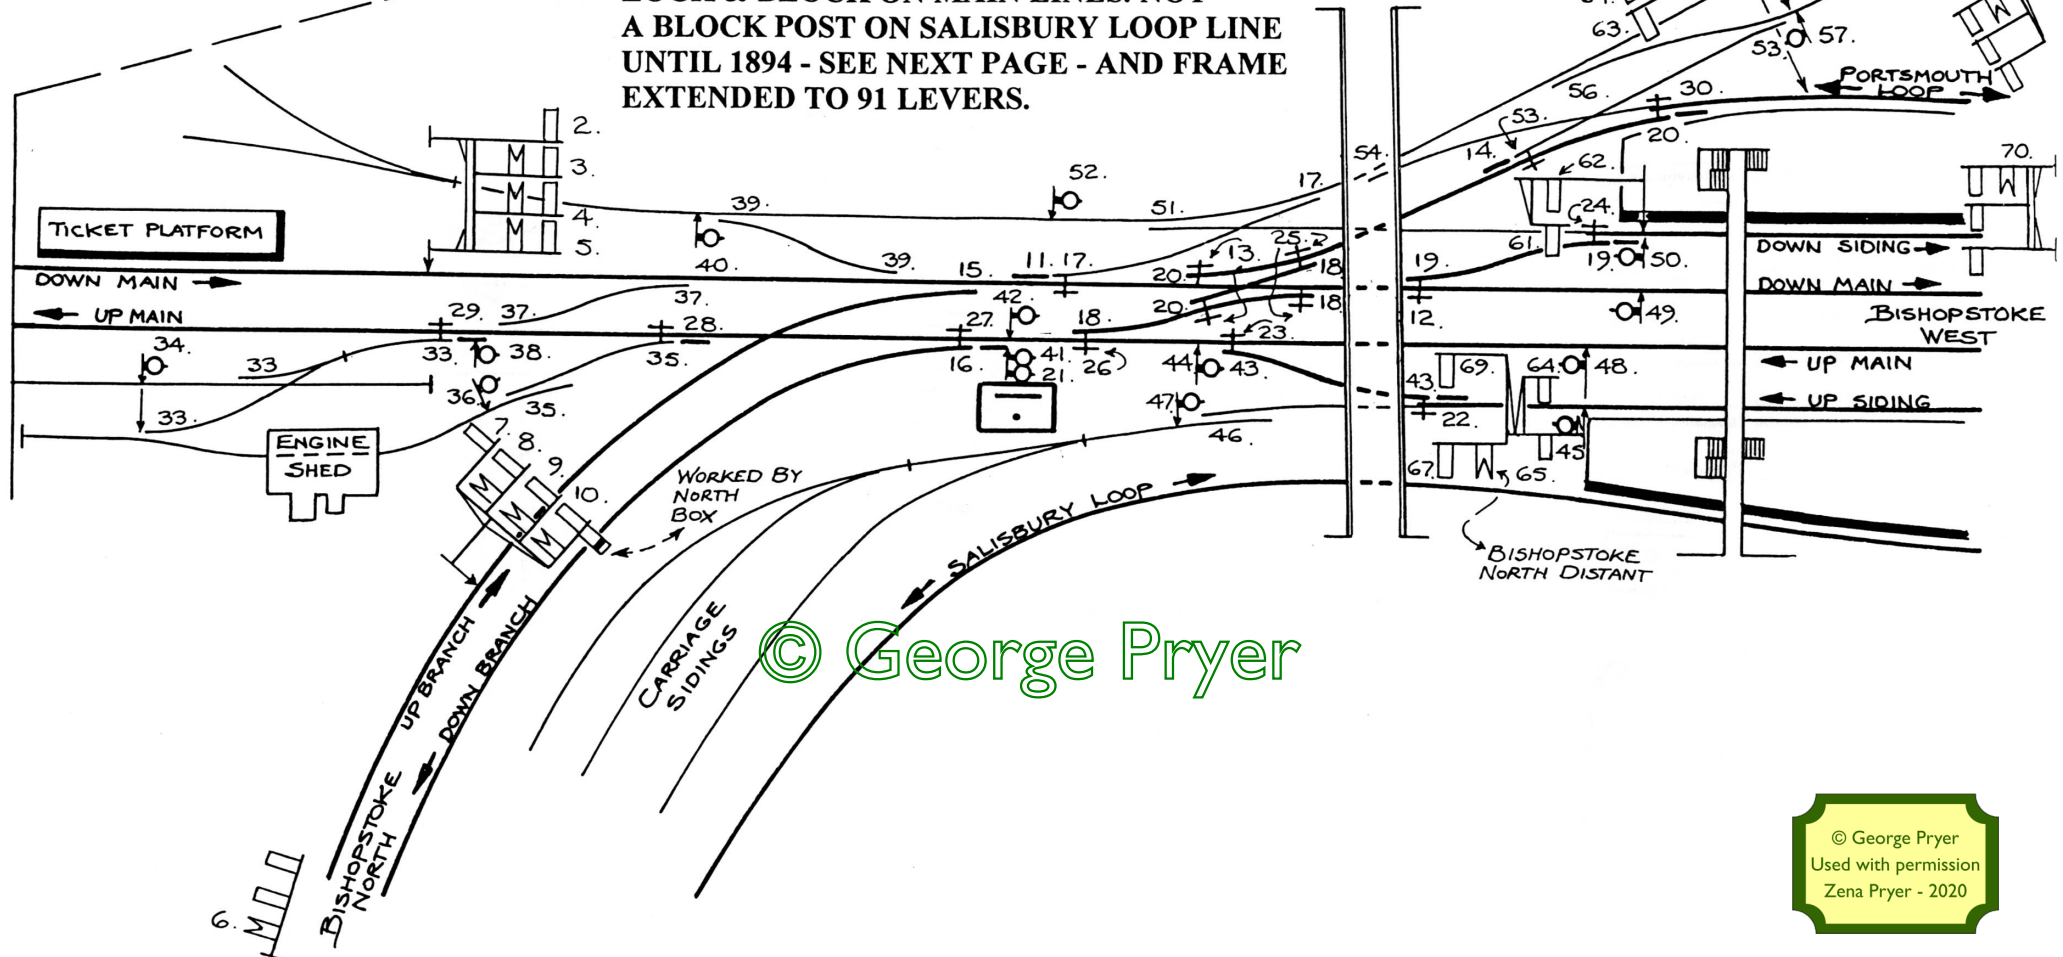

BISHOPSTOKE EAST (1881)

BOX RENAMED "EASTLEIGH EAST" 1899

L & SWR BOX, TYPE UNCERTAIN, OPENED 07-02-1881 TO REPLACE OLD BOX. STEVENS' FRAME, 4 1/8" CENTRES. FPLs STAND NORMALLY "OUT". PREECE 3-WIRE BLOCK, LATER SYKES' LOCK & BLOCK ON MAIN LINES. NOT A BLOCK POST ON SALISBURY LOOP LINE UNTIL 1894 - SEE NEXT PAGE - AND FRAME EXTENDED TO 91 LEVERS.