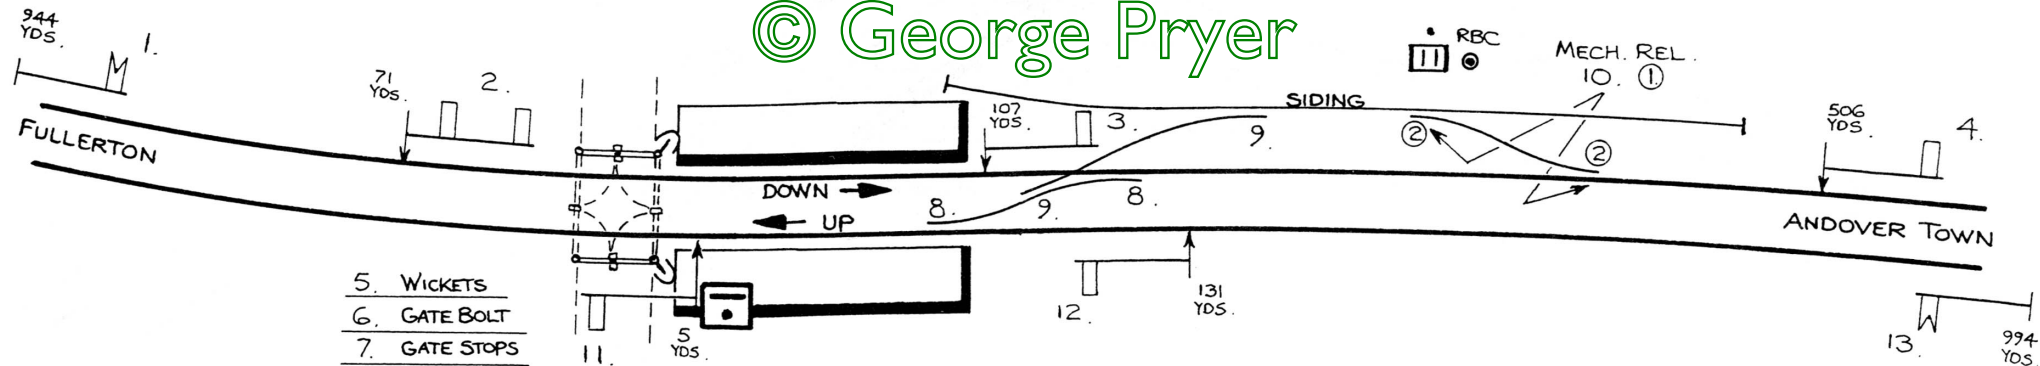

# CLATFORD (1950)

© George Pryer

- 5. WICKETS
- 6. GATE BOLT
- 7. GATE STOPS

SIDING ABOLISHED 10-04-1961  
LEVERS 8, 9, & 10 MADE SPARE.

BOX CLOSED 25-02-1962.  
LEVEL CROSSING REDUCED TO FOOTPATH.

GROUND FRAME  
NUMBERS THUS: - ①

BOX OPEN WEEKDAYS 06.30 - 22.15.  
SUNDAYS 11.45 - 12.25  
& 17.05 - 19.45

© George Pryer  
Used with permission  
Zena Pryer - 2020