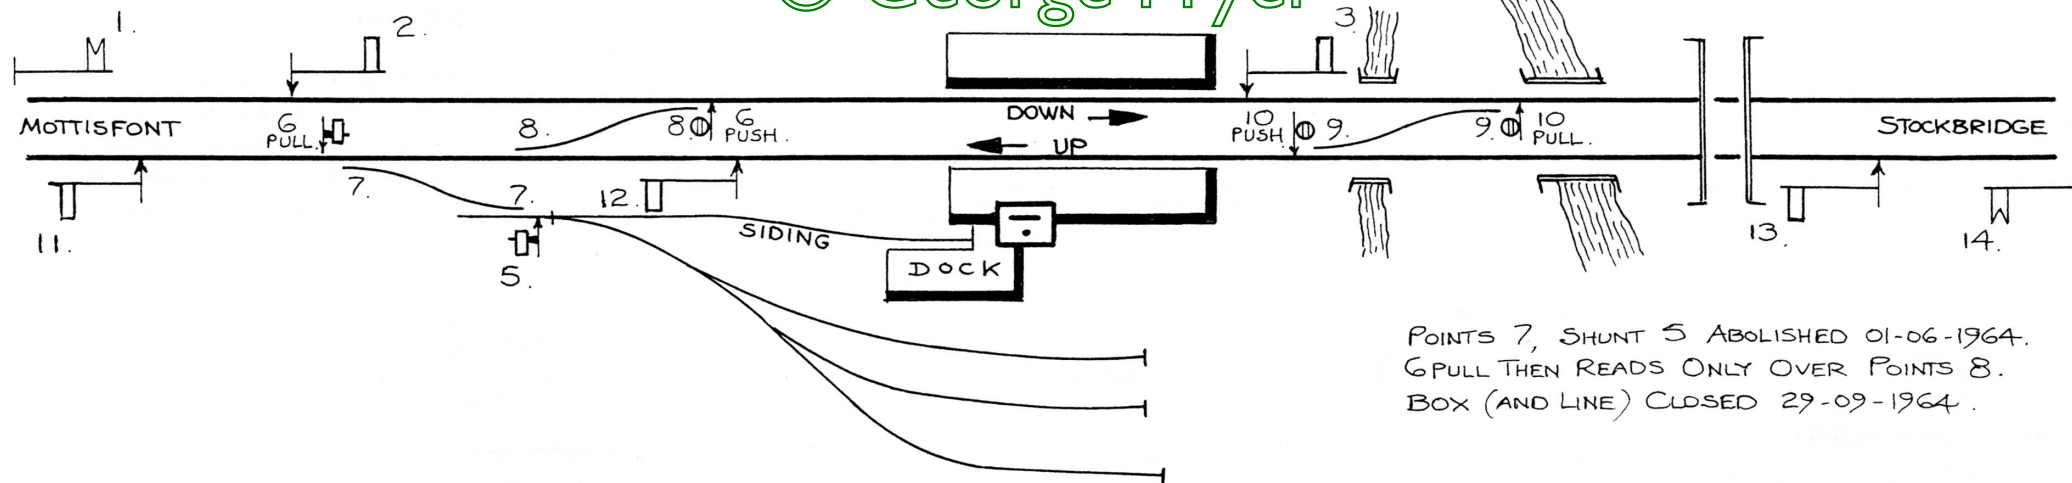

HORSEBRIDGE

L & SW TYPE 1A SIGNAL BOX,
 OPENED c. 1875.
 STEVENS' FRAME, 4 1/8" CENTRES.
 PREECE 1-WIRE OPEN BLOCK.
 CLOSING SWITCH :- 1.
 ARMS REPEATED :- 1, 13, 14.

© George Pryer

POINTS 7, SHUNT 5 ABOLISHED 01-06-1964.
 6 PULL THEN READS ONLY OVER POINTS 8.
 BOX (AND LINE) CLOSED 29-09-1964.

LEVER NO.	1	2	3	4	5	6 PULL	6 PUSH	7	8	9	10 PULL	10 PUSH	11	12	13	14
DISTANCES IN YARDS	938	148	84	5	95	144	45	97 142	47 112	84 148	150	82	334	52	258	1316

© George Pryer
 Used with permission
 Zena Pryer - 2020

BOX OPEN - WEEKDAYS ONLY, 07.40 TO 09.10
 AND 12.30 TO 14.30.