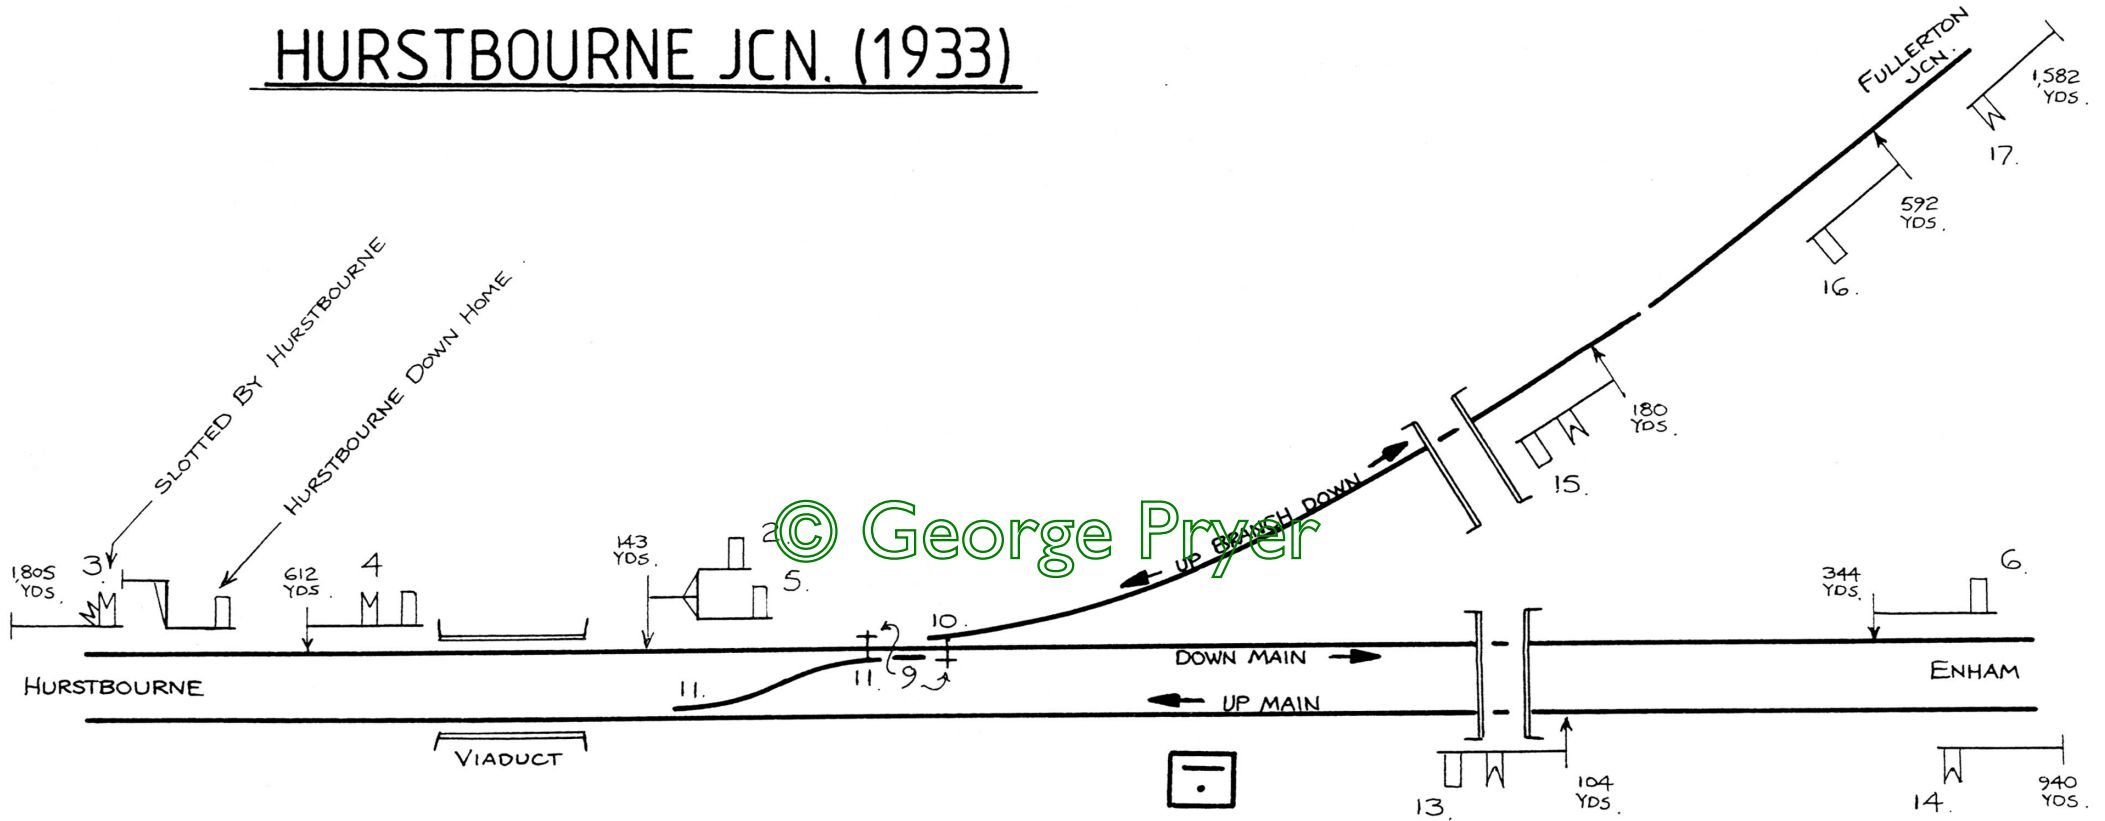

# HURSTBOURNE JCN. (1933)

THIS LAYOUT OPERATIVE FROM 15-12-1929.

JUNCTION TAKEN OUT OF USE AND TYER'S  
 N° 6 TABLET INSTRUMENT REMOVED 29-05-1934.  
 LEVERS 2, 9, 10, 15, 16, & 17 MADE SPARE.

BOX CLOSED 14-10-1934.

SPARE: 1:7:8:12:

© George Pryer  
 Used with permission  
 Zena Pryer - 2020