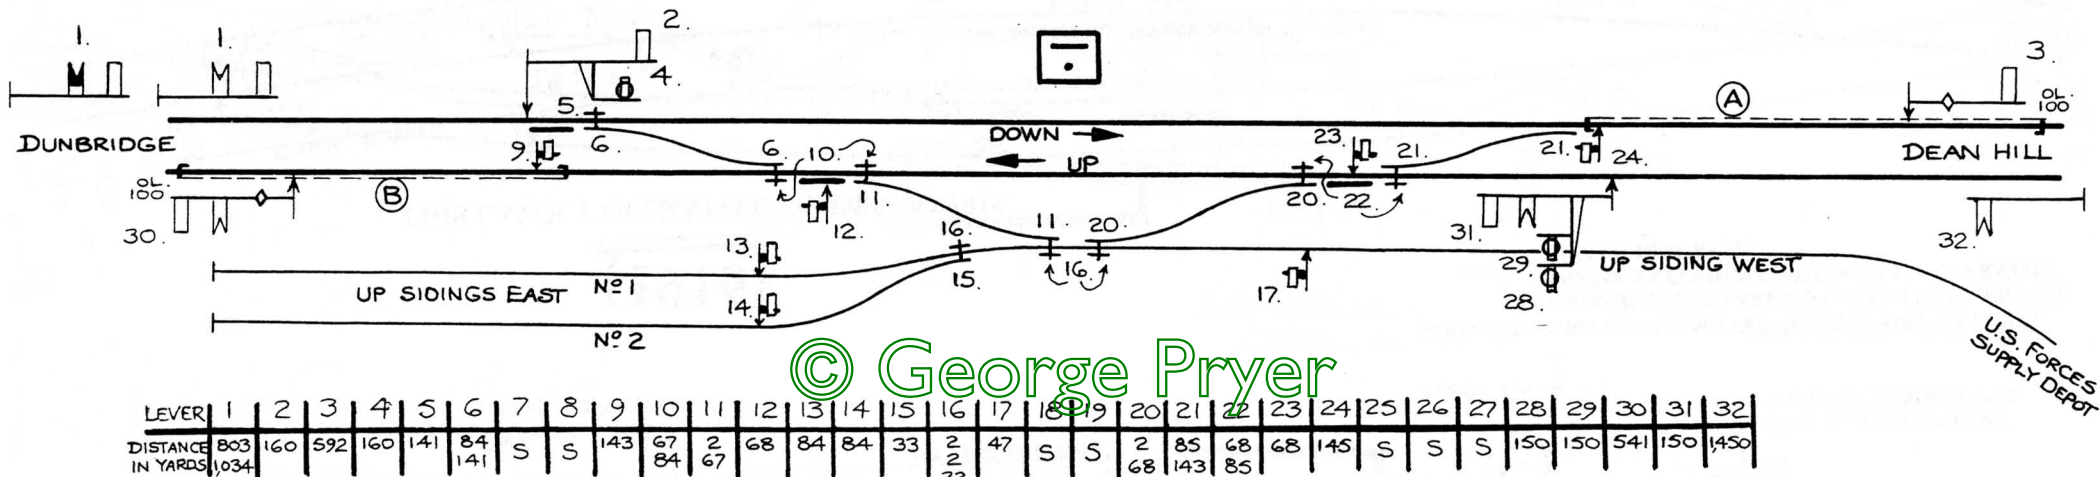

# LOCKERLEY

**SR TYPE 14 SIGNAL BOX,**  
**22' X 12'2" ELEVATED 8'.**  
**OPENED 17-10-1943 FOR NEW**  
**AMERICAN FORCES SUPPLY DEPOT.**  
**WESTINGHOUSE 'A2' FRAME, 4" CENTRES.**  
**SR 3-POSITION OPEN BLOCK.**  
**CLOSING SWITCH - ONE.**  
**ARMS REPEATED: 1 OUTER, 3, 30, 32.**  
**ARMS AND SLOTS REPEATED: 1 INNER.**  
**POINTS MECHANICALLY DETECTED: 6(E), 21(W).**  
**POINTS ELECTRICALLY DETECTED: 6(W), 11, 15, 20.**

**BOX CLOSED 03-07-1949.**  
**FRAME REMOVED AND SENT TO BROADSTONE.**

© George Pryer  
 Used with permission  
 Zena Pryer - 2020