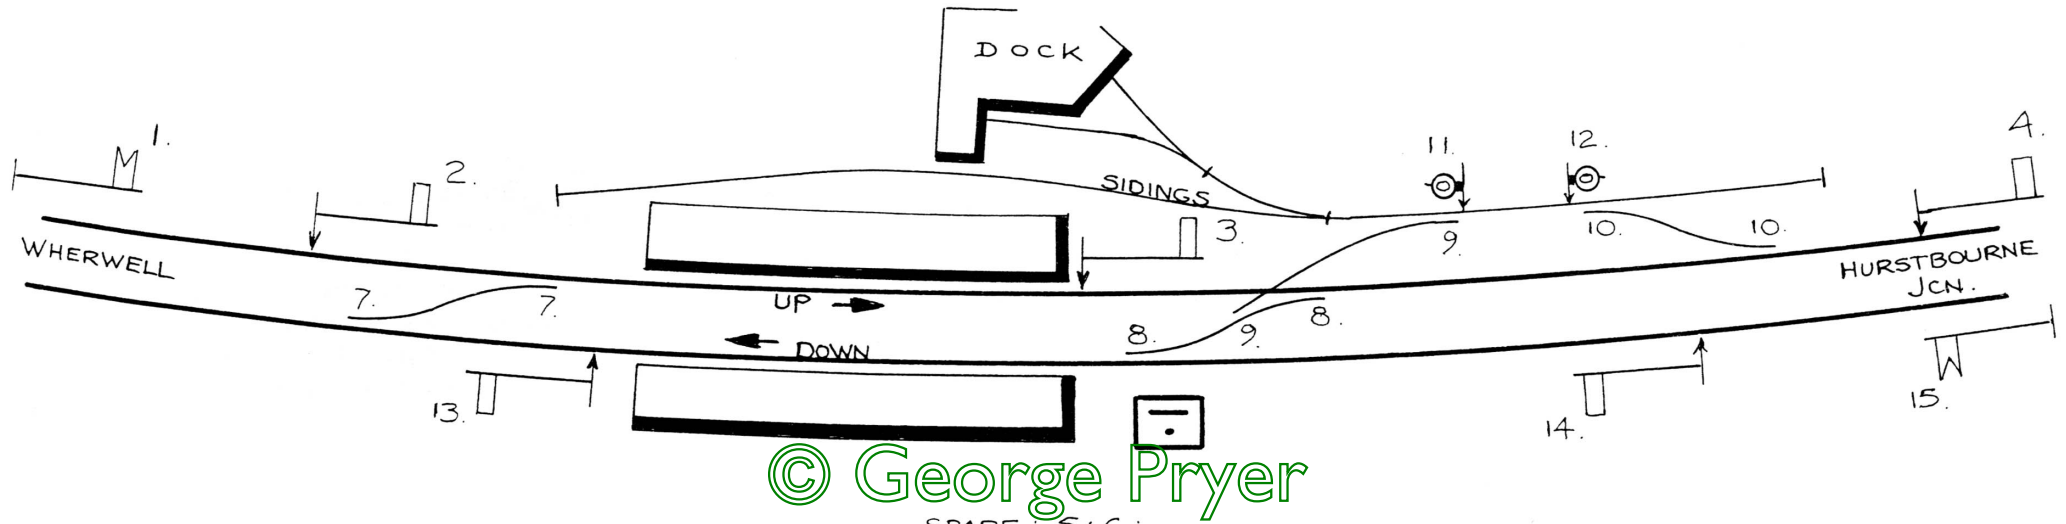

LONGPARISH

L9 SW TYPE 2A BOX.
OPENED JUNE 1885.
STEVENS' FRAME, $4\frac{1}{8}$ " CENTRES.
PREECE 1-WIRE BLOCK.
CLOSING SWITCH :- 1

BOX CLOSED 13-07-1913 : LINE SINGLED AND
2-LEVER G.F. PROVIDED FOR SIDING POINTS. FORMER
DOWN LINE BECAME NEW SINGLE LINE.