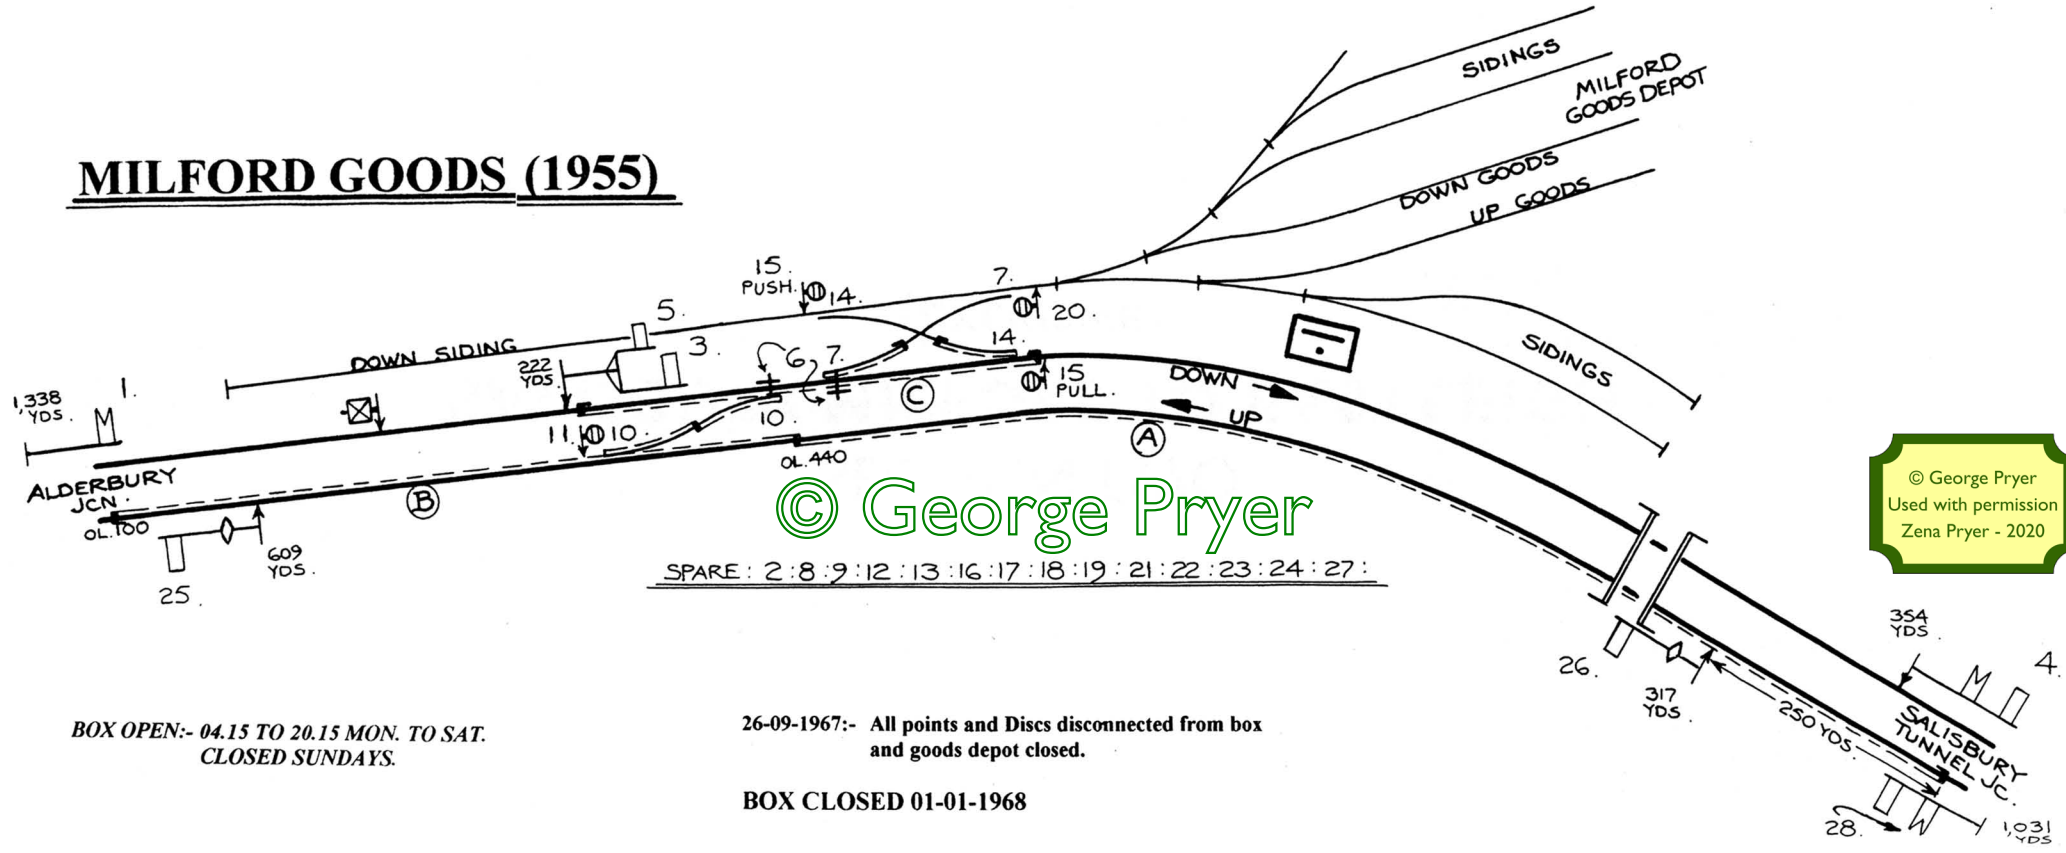

MILFORD GOODS (1955)

© George Pryer
Used with permission
Zena Pryer - 2020

BOX OPEN:- 04.15 TO 20.15 MON. TO SAT.
CLOSED SUNDAYS.

26-09-1967:- All points and Discs disconnected from box
and goods depot closed.

BOX CLOSED 01-01-1968