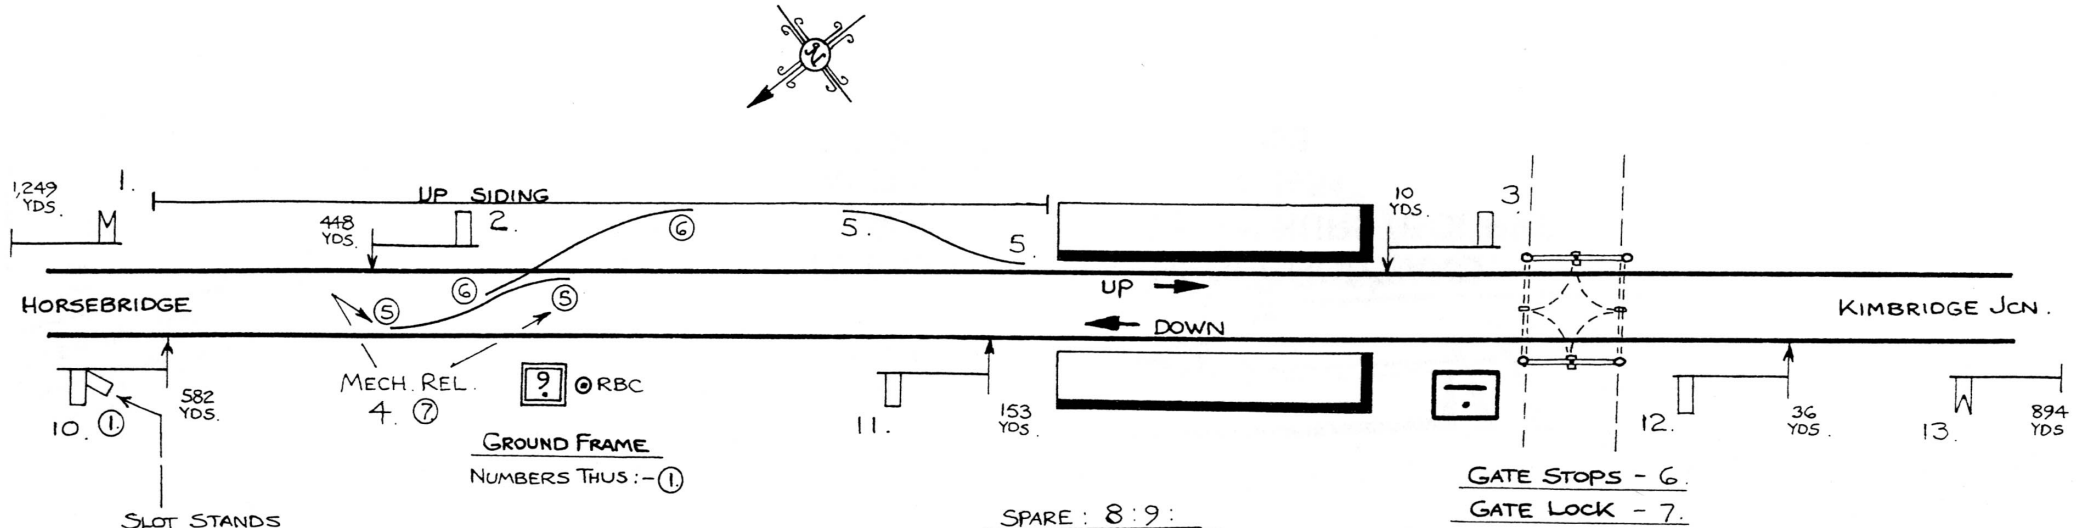

MOTTISFONT

© George Pryer

L & SW TYPE 1 BOX, OPENED c.1875.
 STEVENS' FRAME, 4 1/8" CENTRES.
 GATES WORKED BY WHEEL.
 PREECE 1-WIRE OPEN BLOCK.
 CLOSING SWITCH - NIL.
 ARMS REPEATED : 1, 13.
 ARMS & SLOTS REPEATED : 10.

Nº 5 POINTS ABOLISHED 10-04-1961.
 GROUND FRAME ABOLISHED 11-03-1964. LEVER
 4 MADE SPARE. SLOT ON 10 REMOVED. SIGNAL
 10 REMOVED LATER SAME MONTH.

LINE CLOSED 07-09-1964 AND BOX TAKEN OUT OF USE.

BOX OPEN :- WEEKDAYS 06.40 To 22.00
 SUNDAYS 11.30 To 12.30
 & 17.00 To 19.50.